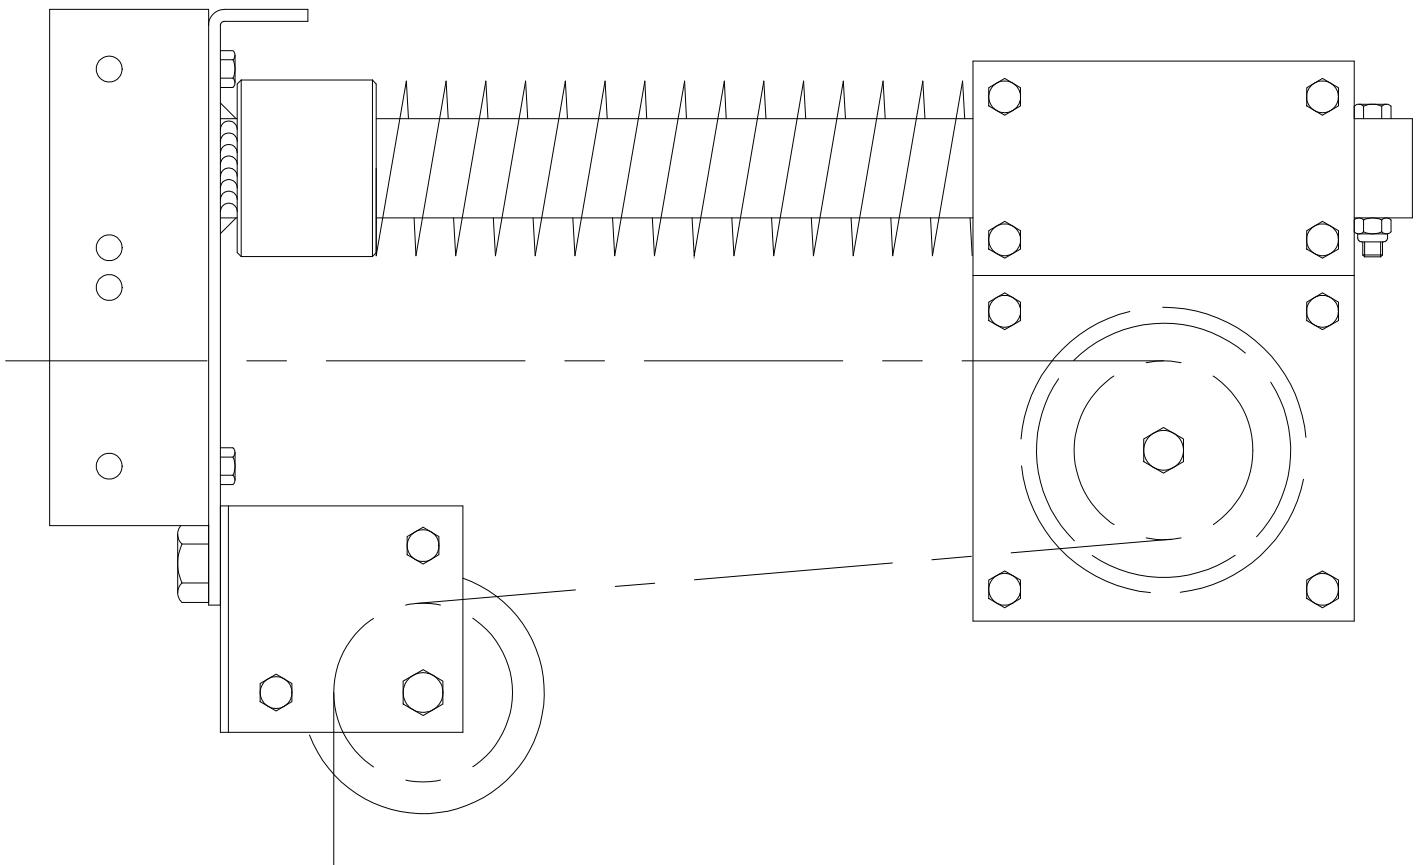

SPRING HEAD PULLEY STA-12

SCALE 2:1

SPRING HEAD PULLEY STB-12

SCALE 2:1